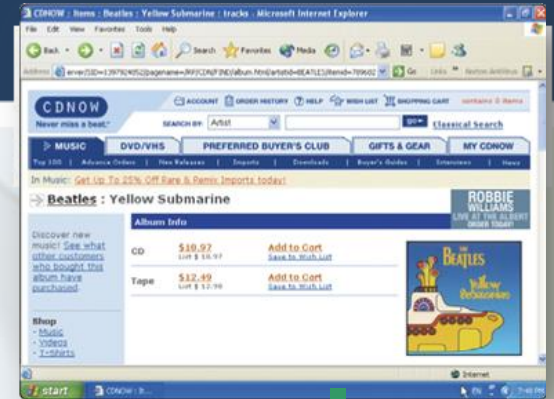

The World Wide Web

- What is a **portal**?
 - A Web site that offers a variety of services from one, convenient location, usually for free
 - E. g. Yahoo

The World Wide Web

- What is **multimedia**?
 - **Application integrating text with other media elements**

- Graphics
- Animation
- Audio
- Video

The World Wide Web

- What is **animation**?
 - Appearance of **motion** created by displaying a series of still images in sequence

The World Wide Web

- What is **audio**?
 - **Music, speech, or any other sound**
 - Common Web audio file formats are MP3, WAV, WMA (Windows Media Audio), MPEG, RealAudio, and QuickTime

The World Wide Web

- What is **streaming audio**?

- Transfers data in a continuous and even flow.
- Enables you to listen to the sound as it downloads to your computer.

Other Internet Services

Services found on the Internet?