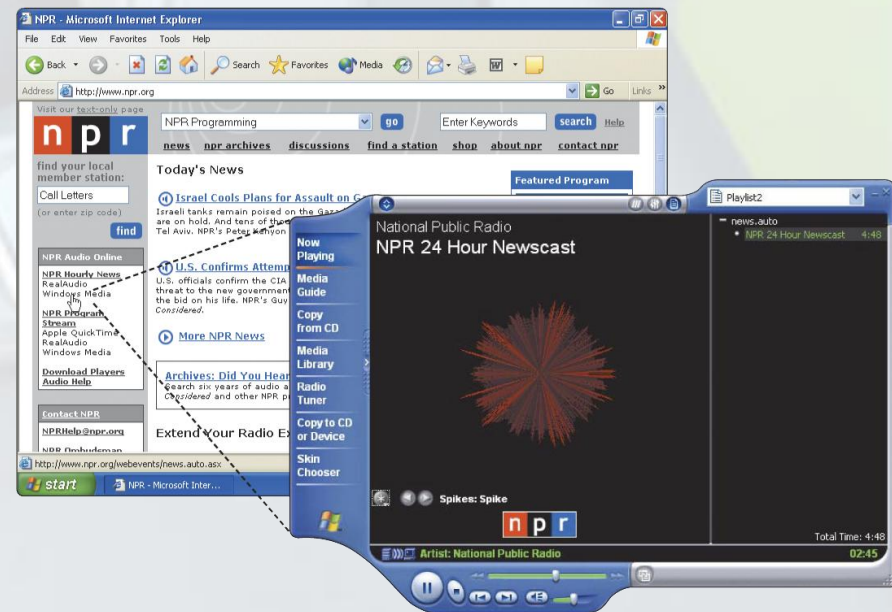

The World Wide Web

- What is a **portal**?
 - A Web site that offers a variety of services from one, convenient location, usually for free
 - E. g. Yahoo

The World Wide Web

- What is **multimedia**?
 - **Application integrating text with other media elements**

- Graphics
- Animation
- Audio
- Video

The World Wide Web

- What is **animation**?
 - Appearance of **motion** created by displaying a series of still images in sequence

The World Wide Web

- What is **audio**?
 - **Music, speech, or any other sound**
 - Common Web audio file formats are MP3, WAV, WMA (Windows Media Audio), MPEG, RealAudio, and QuickTime

The World Wide Web

- What is **streaming audio**?

- Transfers data in a continuous and even flow.
- Enables you to listen to the sound as it downloads to your computer.

Other Internet Services

Services found on the Internet?